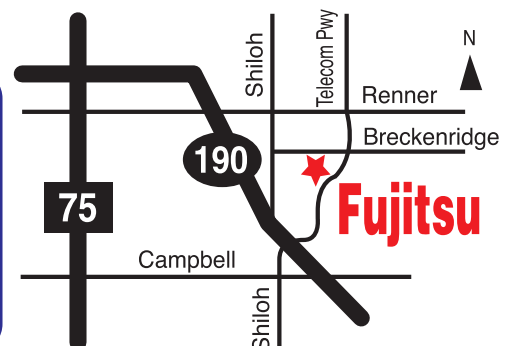

SPONSORED BY

FUJITSU **Yakult**

FOR MORE INFORMATION

Please check our website at

www.jasdfw.org

Japan-America Society of Dallas/Fort Worth

Tel: 214-342-2022 Email: info@jasdfw.org